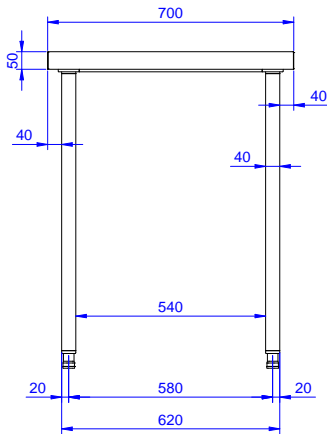

Main Features

- Ideal for central positioning in the kitchen, either as island installation or back to back.

Construction

- 50 mm worktop in 304 AISI stainless steel, 10/10 in thickness with upturned edges and reinforced waterproof underpanel, incorporates a layer of sound deadening materials.
- 400 or 600 mm wide single drawer, chest of 4 drawers, lower shelf, three-sided underframe and set of castors as alternative to the feet, can be fitted as optional on all work tables.
- 40 mm-thick lower shelf (available as optional accessory on some models) slots easily into place at a height of 200 mm from the floor. Lower shelf is compulsory to install the chest of drawers.
- Square section legs and 40 mm height-adjustable feet in 304 AISI stainless steel.
- Table top slots into legs without using screws to facilitate installation.

Optional Accessories

- Set of 4 wheels (2 with brake) PNC 855150
d. 100mm for tables and sinks
(total height on wheels= 993 mm)
- Single drawer GN 1/1, 400mm PNC 855280
- Single drawer, 600mm PNC 855281
- Additional drawer, 600mm (to PNC 855295
set up a chest of 2, 3, 4
drawers)
- Additional drawer GN 1/1, PNC 855298
400mm (to set up a chest of 2,
3, 4 drawers)
- Lower shelf for 1300 mm tables PNC 855350
and sinks
- 3-sided underframe for PNC 855357
1300mm tables

APPROVAL: _____

Front

Side

Top

Key Information:

External dimensions, Width:

133220 (TG1300N) 1300 mm

External dimensions, Depth:

700 mm

External dimensions, Height:

900 mm

Worktop thickness:

50 mm

Net weight:

42 kg