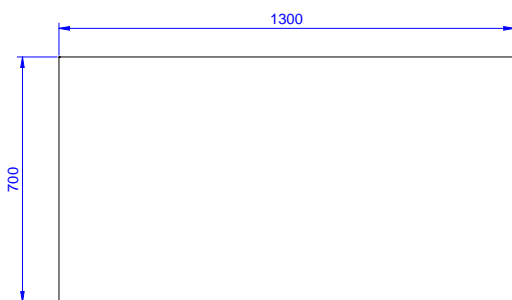

APPROVAL: _____

Front

Side

Top

Key Information:

External dimensions, Width:

133220 (TG1300N) 1300 mm

External dimensions, Depth:

700 mm

External dimensions, Height:

900 mm

Worktop thickness:

50 mm

Net weight:

42 kg