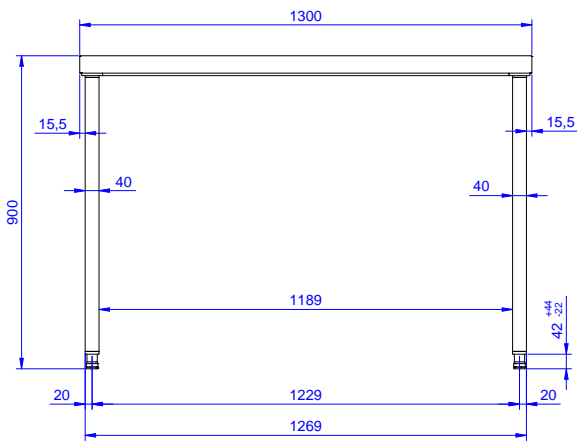

Short Form Specification

Item No. _____

The 50mm high worktop in 304 AISI stainless steel, 1mm in thickness, has upturned edges and incorporates a layer of sound deadening, waterproof and fireproof material. Square section legs 40x40mm on 1" height-adjustable feet in 304 AISI stainless steel.

Main Features

- Ideal for central positioning in the kitchen, either as island installation or back to back.

Construction

- 50 mm worktop in 304 AISI stainless steel, 10/10 in thickness with upturned edges and reinforced waterproof underpanel, incorporates a layer of sound deadening materials.
- 400 or 600 mm wide single drawer, chest of 4 drawers, lower shelf, three-sided underframe and set of castors as alternative to the feet, can be fitted as optional on all work tables.
- 40 mm-thick lower shelf (available as optional accessory on some models) slots easily into place at a height of 200 mm from the floor. Lower shelf is compulsory to install the chest of drawers.
- Square section legs and 40 mm height-adjustable feet in 304 AISI stainless steel.
- Table top slots into legs without using screws to facilitate installation.

APPROVAL: _____

Front

Side

Top

Key Information:

External dimensions, Width:

133220 (TG1300N) 1300 mm

External dimensions, Depth:

700 mm

External dimensions, Height:

900 mm

Worktop thickness:

50 mm

Net weight:

42 kg